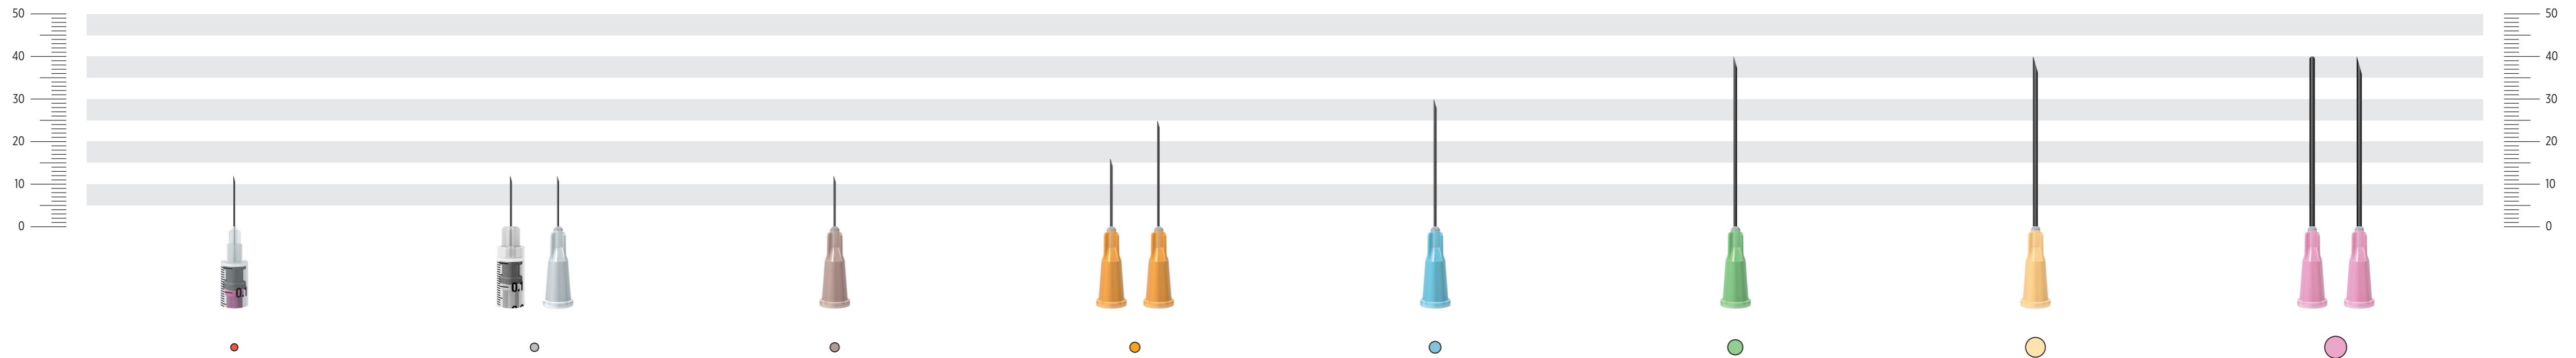

# Guide to needle size

LENGTH	<b>29G RED</b> Ø   0.33 mm diameter	<b>27G GREY</b> Ø   0.4 mm diameter	<b>26G BROWN</b> Ø   0.45 mm diameter	<b>25G ORANGE</b> Ø   0.5 mm diameter	<b>23G BLUE</b> Ø   0.6 mm diameter	<b>21G GREEN</b> Ø   0.8 mm diameter	<b>19G CREAM</b> * DRAWING UP ONLY *	<b>18G PINK</b> * DRAWING UP ONLY *	LENGTH
12 mm	12mm [½ inch] Unisharp Fixed	12mm [½ inch] & Unisharp Fixed	12mm [½ inch]						12 mm
16 mm				16mm [⅝ inch]					16 mm
25 mm				25mm [1 inch]					25 mm
30 mm					30mm [1¼ inch]				30 mm
40 mm						40mm [1½ inch]	40mm [1½ inch]	40mm [1½ inch] blunt/sharp	40 mm